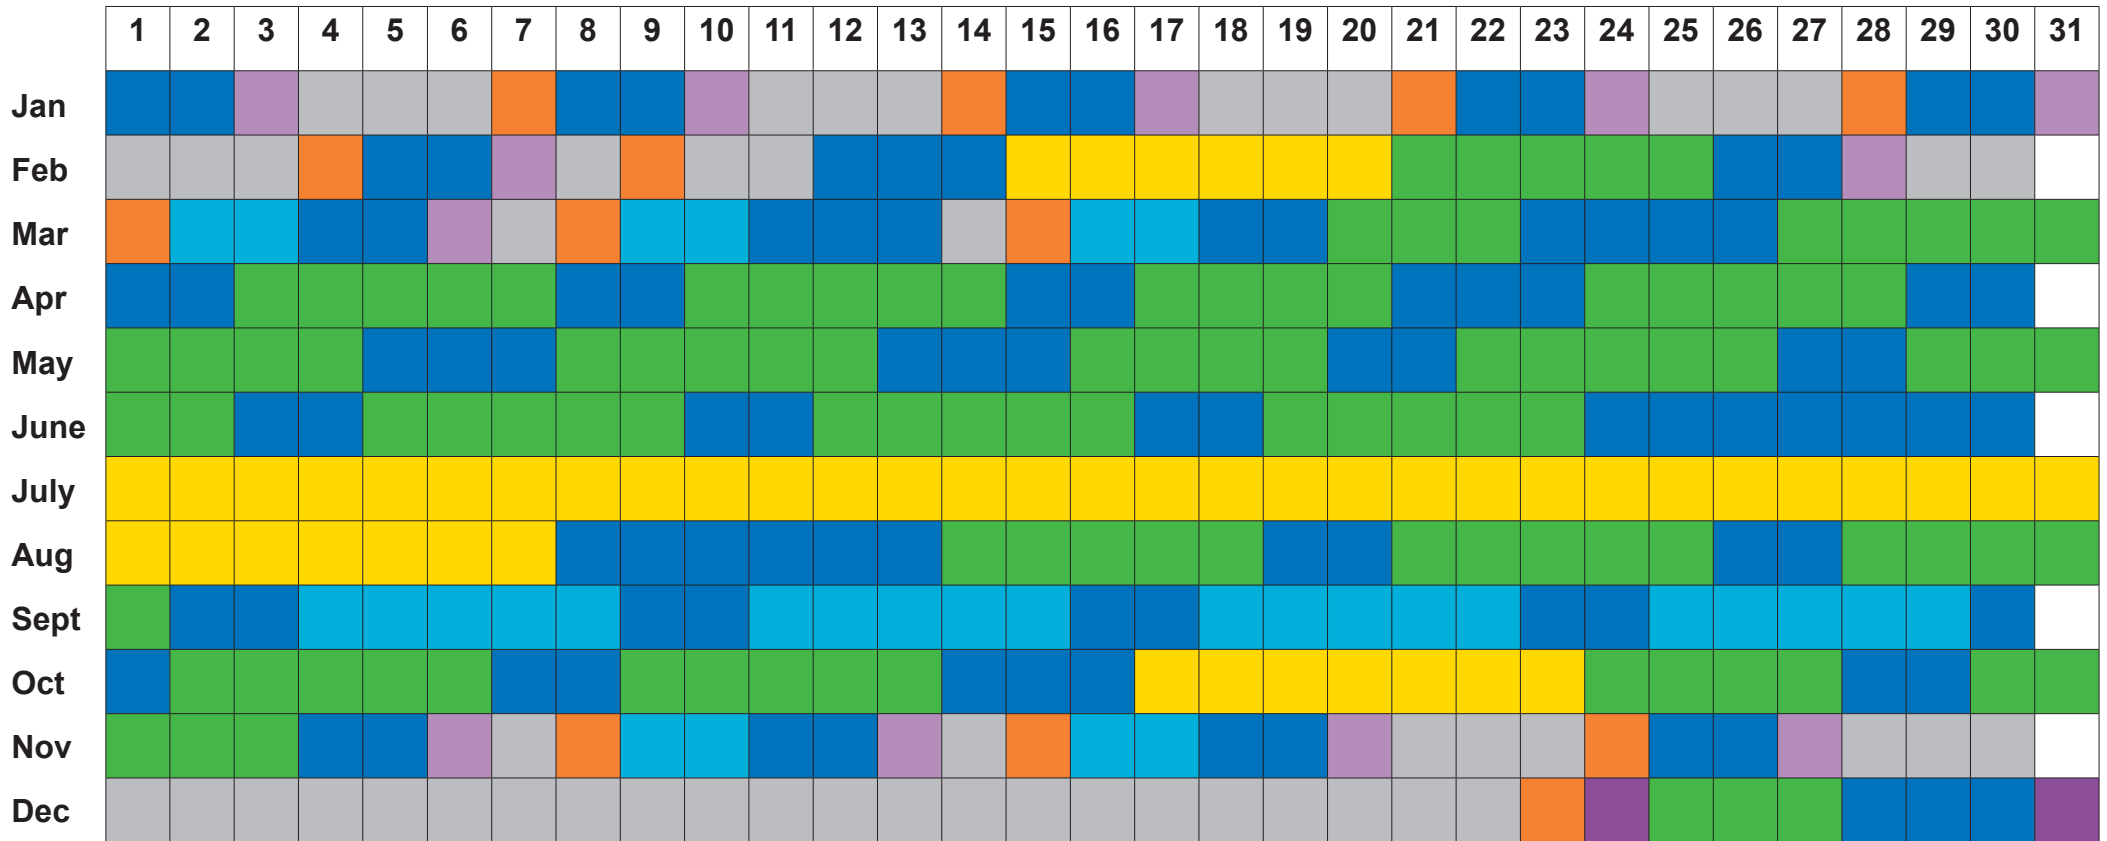

AQUADOME LALANDIA BILLUND - OPENING HOURS 2016

The entrance closes 45 minutes before closing time

Bathers will be asked to leave the pools 30 minutes before closing time